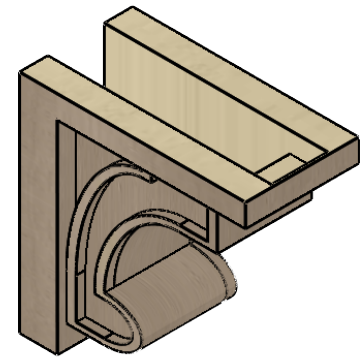

ITEM NUMBER: CORU06X12X12ALMRCPR

6"W X 12"D X 12"H SERIES 1 CLASSIC ALMA ROUGH CEDAR TIMBERTHANE
FAUX WOOD CORBEL, PRIMED

FRONT PROFILE

ISOMETRIC

SIDE PROFILE

EKENA MILLWORK
2300 WEST MAIN ST.
CLARKSVILLE, TX 75426
TOLL FREE: 866-607-0453
WWW.EKENAMILLWORK.COM

NOTES

1. INSTALLATION TO BE COMPLETED IN ACCORDANCE WITH MANUFACTURER'S SPECIFICATIONS.
2. DRAWING MAY NOT BE TO SCALE
3. THIS DRAWING IS INTENDED FOR DESIGN AND PLANNING PURPOSES ONLY.
4. ALL INFORMATION CONTAINED HEREIN WAS CURRENT AT THE TIME OF DEVELOPMENT BUT MUST BE REVIEWED AND APPROVED BY THE PRODUCT MANUFACTURER TO BE CONSIDERED ACCURATE.
5. TIMBERTHANE ARCHITECTURAL PRODUCTS ARE MADE FROM HIGH DENSITY URETHANE AND COME FACTORY PRIMED