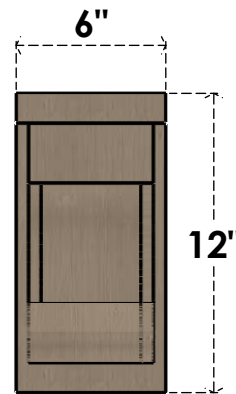

ITEM NUMBER: CORU06X12X12ALMRCPR

6"W X 12"D X 12"H SERIES 1 CLASSIC ALMA ROUGH CEDAR TIMBERTHANE
FAUX WOOD CORBEL, PRIMED

FRONT PROFILE

ISOMETRIC

SIDE PROFILE

EKENA MILLWORK
2300 WEST MAIN ST.
CLARKSVILLE, TX 75426
TOLL FREE: 866-607-0453
WWW.EKENAMILLWORK.COM