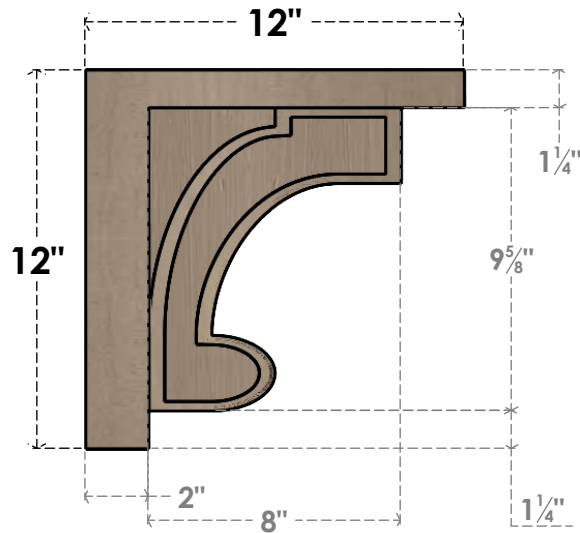

ITEM NUMBER: CORU06X12X12ALMRCPR

6"W X 12"D X 12"H SERIES 1 CLASSIC ALMA ROUGH CEDAR TIMBERTHANE
FAUX WOOD CORBEL, PRIMED

FRONT PROFILE

ISOMETRIC

SIDE PROFILE

EKENA MILLWORK
2300 WEST MAIN ST.
CLARKSVILLE, TX 75426
TOLL FREE: 866-607-0453
WWW.EKENAMILLWORK.COM

NOTES

1. INSTALLATION TO BE COMPLETED IN ACCORDANCE WITH MANUFACTURER'S SPECIFICATIONS.
2. DRAWING MAY NOT BE TO SCALE
3. THIS DRAWING IS INTENDED FOR DESIGN AND PLANNING PURPOSES ONLY.
4. ALL INFORMATION CONTAINED HEREIN WAS CURRENT AT THE TIME OF DEVELOPMENT BUT MUST BE REVIEWED AND APPROVED BY THE PRODUCT MANUFACTURER TO BE CONSIDERED ACCURATE.
5. TIMBERTHANE ARCHITECTURAL PRODUCTS ARE MADE FROM HIGH DENSITY URETHANE AND COME FACTORY PRIMED